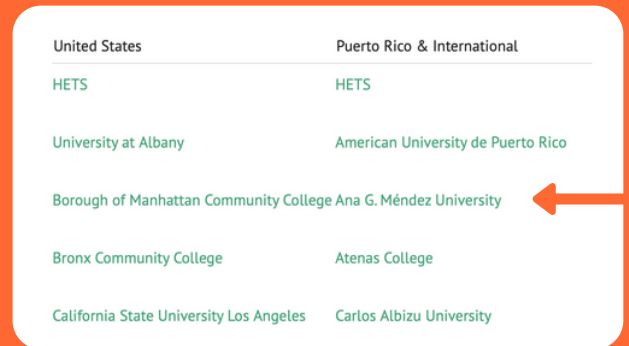

GUIDE TO USE:

1

Go to hets.org click on Student Placita, and select the Peterson's Test Prep link.

2

Select your Institution (if it does not appear on the list, send an email to info@hets.org).

3

Enter your Institution access code (if you do not know the code, ask at your Student Affairs Office or email to info@hets.org).